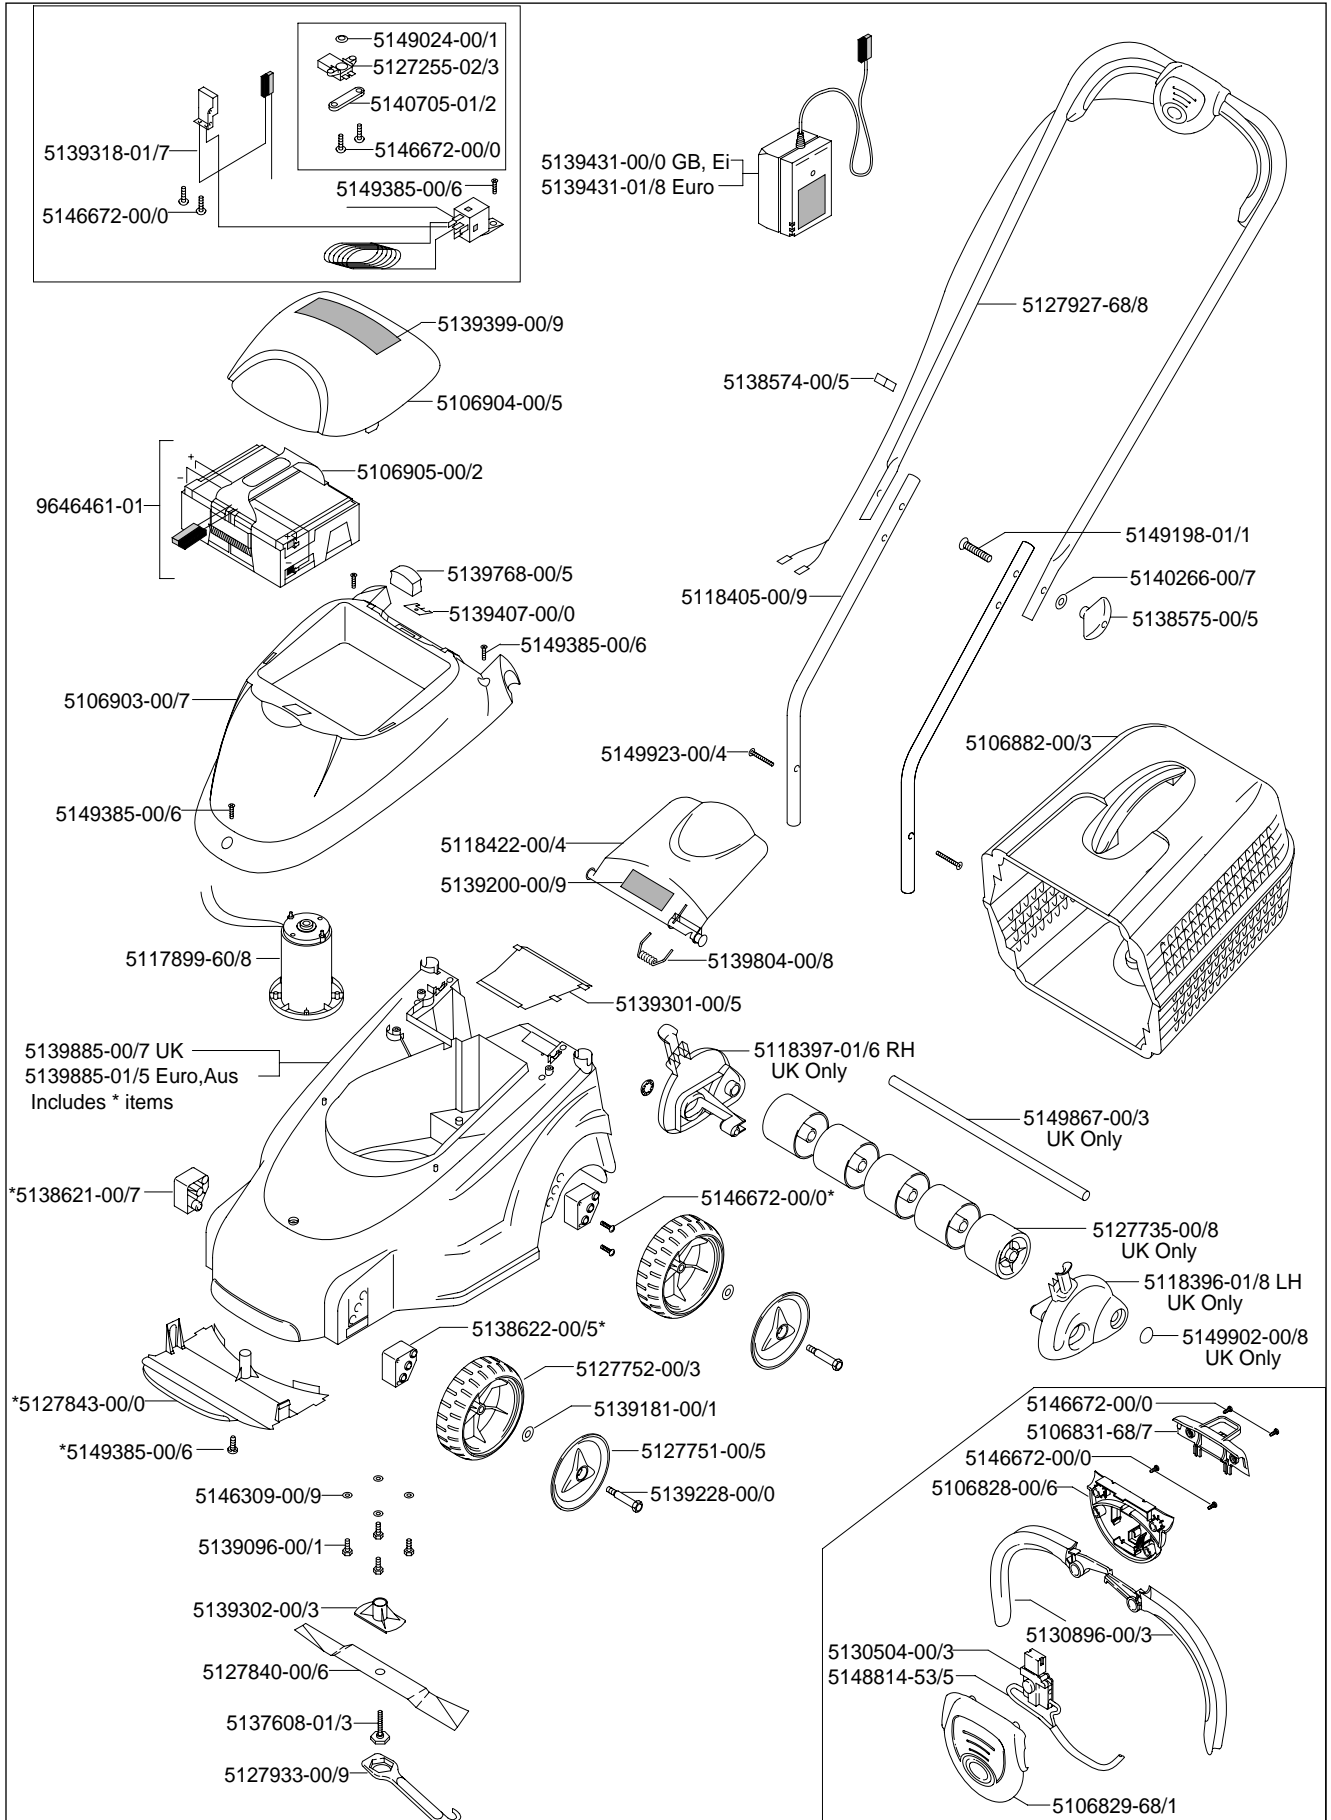

MODEL	RC 320	
9643100-01 GB, EI	9643100-86 Eu	9643100-99 Aus

RC320

Cordless wheeled lawnmower

For electric convenience, without the cable. Petrol freedom without the maintenance

- 24V system, for more power and longer run time.
- 32cm (13 inch) metal blade.
- Ideal for regular mowing of small to medium sized lawns.
- Quiet.
- Unique, advanced switch system for easy, comfortable right or left handed use.
- Large capacity 28 litre grassbox.
- Can be used with or without the grassbox.
- Adjustable cutting heights.
- Run Time - Approx. 45 minutes in light use.
- Charge Time - Approx. 16 hours (from cut to cut).
- Cuts up to 350 m².
- Rear roller for stripes

Features

Motor Power	24 Volts
Cutting Width	32 cm
Heights of cut	3 (20 - 50 mm)
Grassbox Capacity	28 Litres
Weight (Unpacked)	15 Kg
Weight (Packed)	20.5 Kg